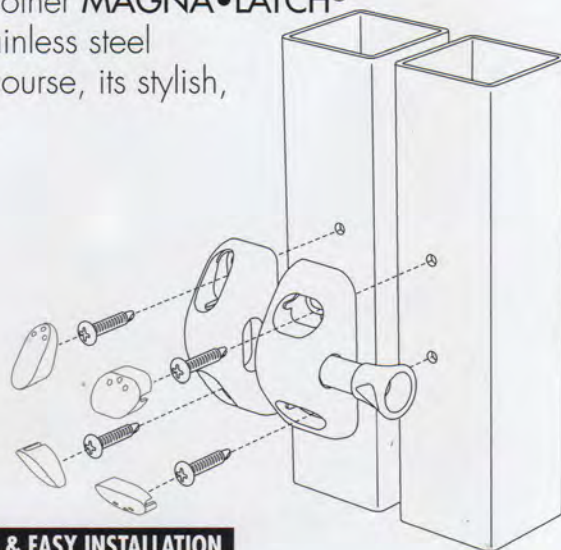

QUICK & EASY INSTALLATION

Features

- Impact-absorbing gate stop with rubber pad
- Fixing points covered by dress caps
- Horizontal & vertical adjustment
- Quality moulded polymer/stainless steel

Benefits

- Protects gate, latch & hinges
- Sleek, stylish finish
- Makes future fine-tuning easy
- No rusting, binding or staining