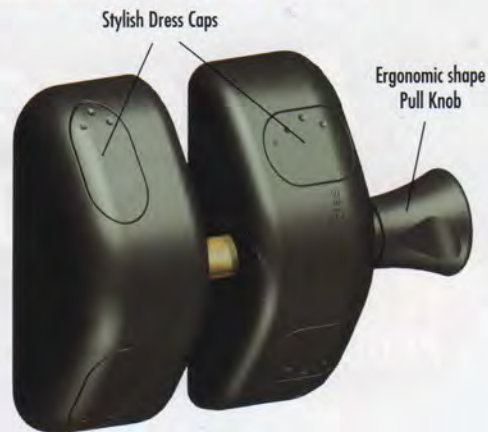

MagnaLatch®

Stylish general-purpose gate latch for around the home

The first MAGNA•LATCH® ever made – the ‘Side Pull’ model – has now been redesigned with a new contemporary look and feel, utilising the famous magnetic reliability without compromising in any way on reliability or strength.

Following the tradition of safety, strength and style set by the rest of the MAGNA•LATCH® range, this new Series 2 ‘Side Pull’ model is ideal for use on both metal and wood gates around around the home and when installed correctly it meets Council Code for swimming pools*.

The latch now comes with vertical and horizontal adjustment of up to 8mm makes installation and fine-tuning easy.

Powered by the same super-strong “permanent magnets” as other MAGNA•LATCH® models and made from strong engineering polymers and stainless steel components, it is designed for a lifetime of service. And of course, its stylish, minimalist design will complement any fence’s appearance!

* If installing this latch on a swimming pool or other child safety gate, always confirm any safety requirements with the appropriate local safety authorities in your area, as regulations may vary from region to region. Always install the latch in accordance with local fence/barrier regulations.

Product code:
MLSPS2