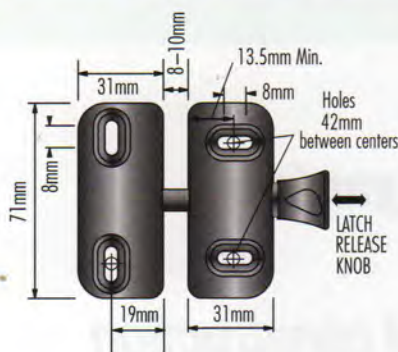

MAGNA•LATCH® Series 2 “Side Pull” Model

Code	Applications	Colour
MLSPS2	General-purpose gates	Black

Description: An ideal general-purpose, magnetic latch for gates around homes and gardens. Suitable for a wide variety of uses where a non key-lockable latch is all that is needed. Reliable, effective and unobtrusive.

When used on picket-style swimming pool gates, a compliant acrylic shield must be used to prevent access by toddlers. Consult local authorities for height measurement requirements on swimming pools gates.

D&D Technologies Pty Ltd
Unit 6, 4–6 Aquatic Drive,
Frenchs Forest NSW 2086
Tel: 1800 500 203 Fax: (02) 9975 4501
E-mail: sales@ddtech.com.au
Website: www.ddtechglobal.com

AVAILABLE FROM:

D&D Technologies
Hi-Performance Hardware