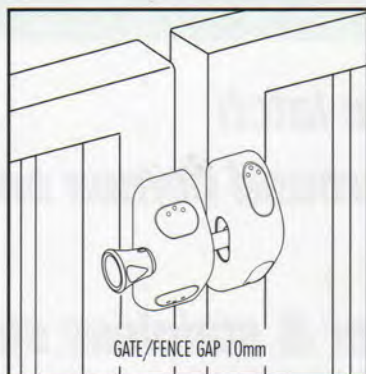

MAGNA•LATCH® Series 2 “Side Pull” Model

Code	Applications	Colour
MLSPS2	General-purpose gates	Black

Description: An ideal general-purpose, magnetic latch for gates around homes and gardens. Suitable for a wide variety of uses where a non key-lockable latch is all that is needed. Reliable, effective and unobtrusive.

When used on picket-style swimming pool gates, a compliant acrylic shield must be used to prevent access by toddlers. Consult local authorities for height measurement requirements on swimming pools gates.

D&D Technologies Pty Ltd
Unit 6, 4–6 Aquatic Drive,
Frenchs Forest NSW 2086
Tel: 1800 500 203 Fax: (02) 9975 4501
E-mail: sales@ddtech.com.au
Website: www.ddtechglobal.com

AVAILABLE FROM:

D&D Technologies
Hi-Performance Hardware