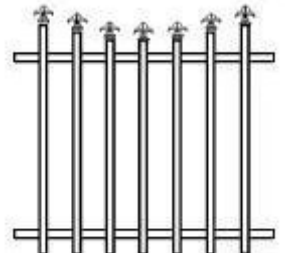

# DESIGNS

Pelican Panels Australia

3 Rail Spear Level

Level Spear

Hi-Lo Spear

Heritage

3 Rail with 1 Circle

3 Rail Circles

Circles Intermittent

3 Rail Circles & Spear

3 Rail with 3 Circles

Diamonds Intermittent

3 Rail Diamonds

Diamond & Spear Level

3 Rail with 3 Diamonds

*NOT LIMITED TO THE DESIGNS SHOWN*

# DESIGNS

Pelican Panels Australia

Hi-Lo Plug

Level Picket

Arch

Squash Top Security

Level Plug

Loop & Spear