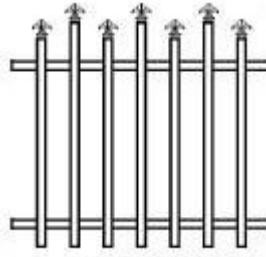

# DESIGNS

Pelican Panels Australia

3 Rail Spear Level

Level Spear

Hi-Lo Spear

Heritage

3 Rail with 1 Circle

3 Rail Circles

Circles Intermittent

3 Rail Circles & Spear

3 Rail with 3 Circles

Diamonds Intermittent

3 Rail Diamonds

Diamond & Spear Level

3 Rail with 3 Diamonds

*NOT LIMITED TO THE DESIGNS SHOWN*

# DESIGNS

Pelican Panels Australia

Hi\_Lo Plug

Level Picket

Arch

SQUASH TOP SECURITY

LEVEL PLUG

LOOP & SPEAR