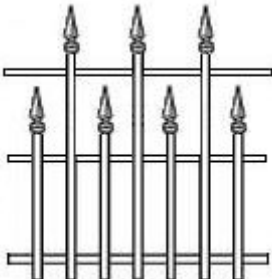

# DESIGNS

Pelican Panels Australia

3 Rail Spear Level

Level Spear

Hi-Lo Spear

Heritage

3 Rail with 1 Circle

3 Rail Circles

Circles Intermittent

3 Rail Circles & Spear

3 Rail with 3 Circles

Diamonds Intermittent

3 Rail Diamonds

Diamond & Spear Level

3 Rail with 3 Diamonds

*NOT LIMITED TO THE DESIGNS SHOWN*

# DESIGNS

Pelican Panels Australia

Hi\_Lo Plug

Level Picket

Arch

SQUASH TOP SECURITY

LEVEL PLUG

LOOP & SPEAR