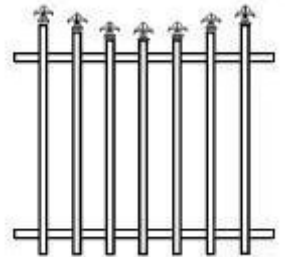

# DESIGNS

Pelican Panels Australia

3 Rail Spear Level

Level Spear

Hi-Lo Spear

Heritage

3 Rail with 1 Circle

3 Rail Circles

Circles Intermittent

3 Rail Circles & Spear

3 Rail with 3 Circles

Diamonds Intermittent

3 Rail Diamonds

Diamond & Spear Level

3 Rail with 3 Diamonds

*NOT LIMITED TO THE DESIGNS SHOWN*

# DESIGNS

Pelican Panels Australia

Hi\_Lo Plug

Level Picket

Arch

SQUASH TOP SECURITY

LEVEL PLUG

LOOP & SPEAR