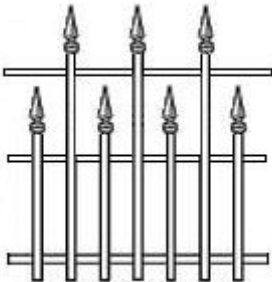

# DESIGNS

Pelican Panels Australia

3 Rail Spear Level

Level Spear

Hi-Lo Spear

Heritage

3 Rail with 1 Circle

3 Rail Circles

Circles Intermittent

3 Rail Circles & Spear

3 Rail with 3 Circles

Diamonds Intermittent

3 Rail Diamonds

Diamond & Spear Level

3 Rail with 3 Diamonds

*NOT LIMITED TO THE DESIGNS SHOWN*

# DESIGNS

Pelican Panels Australia

Hi-Lo Plug

Level Picket

Arch

Squash Top Security

Level Plug

Loop & Spear